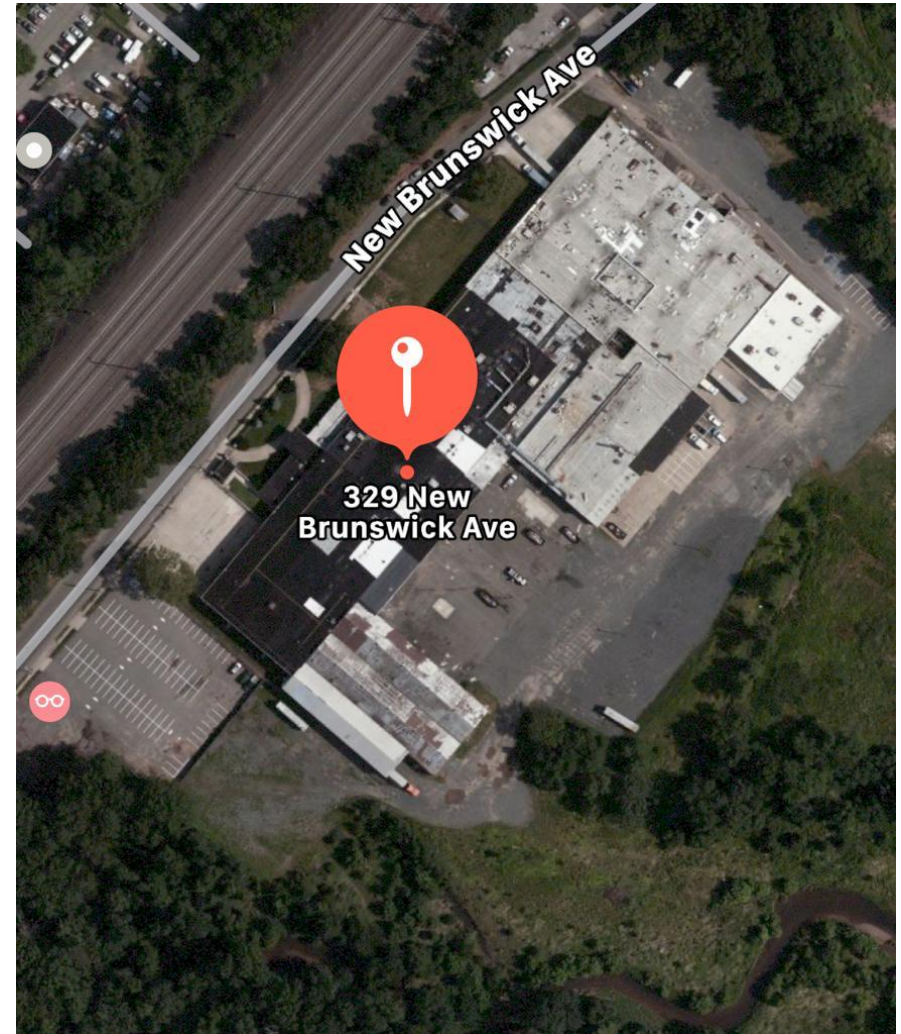

329 New Brunswick Ave. Rahway, NJ

SPECIFICATIONS:

- 1 – 2 Acre land
- $8500 per acre monthly

For additional information 1-800-732-4035:

Shaya Grosinger

(917)359-5727

shaya@gramercynj.com

Gramercy Real Estate Services, LLC

25 Commerce Rd. Suite 370, Cranford, NJ 08016